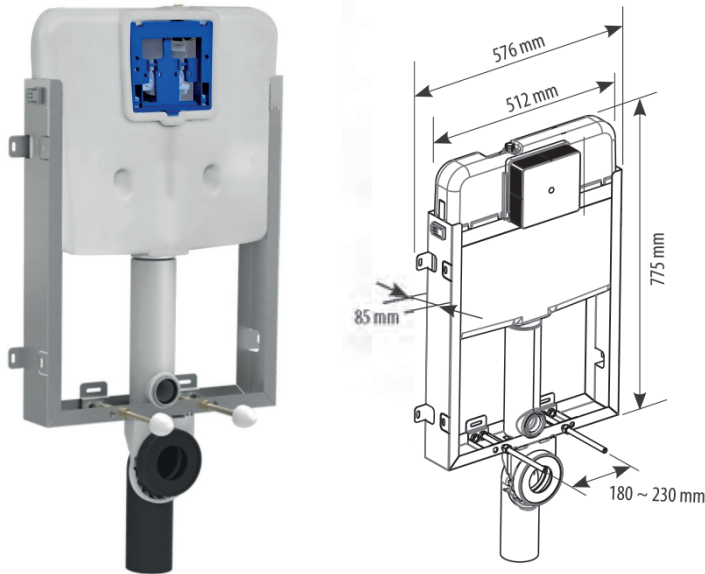

CONCEALED FLUSH TANK

ACCESSORIES

FLT 611 ASTRO Concealed Cistern Tank & Half Frame

Installation / Repair Quick And Easy