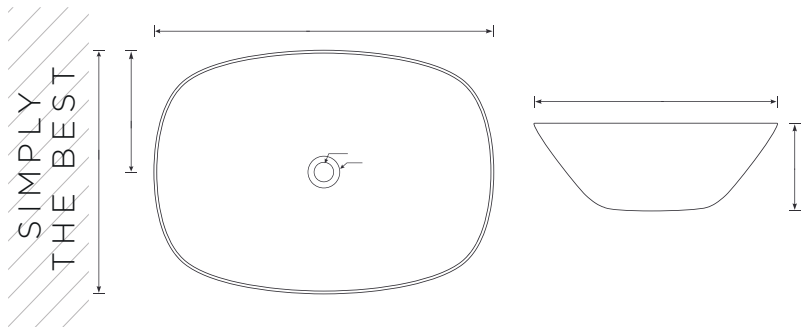

TABLE TOP WASH BASIN

WALL HUNG WASH BASIN